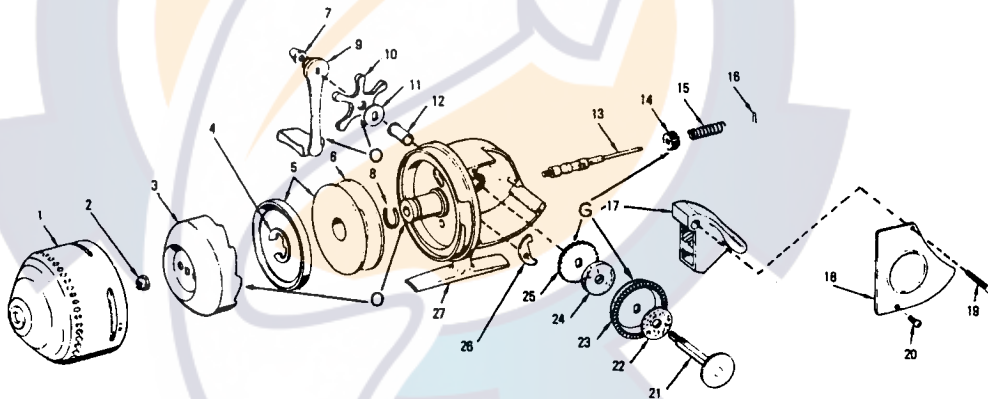

South Bend Tackle Co., Inc.

Division of GLADDING Corporation

SPIN CAST REEL

No. 3-100-165

Detail No.	Part Name	Part No.	Detail No.	Part Name	Part No.
1	Cone	PBA40	14	Pinion	PB78
2	Pickup Housing Nut	PBA47	15	Main Shaft Spring	PB80
3	Pickup Housing	PBA39	16	Retaining Clip	SPB97
4	Spool Retaining Ring	PB55	17	Thumb Lever	SPA38
5	Spool Assembly (Sold with Spool Flange Assembled)	PBA34	18	Cover Plate	PBA38
6	Spool	PBA35	19	Thumb Lever Screw	PBA37
7	Crank Nut	PBA16	20	Cover Plate Screw	PB82
8	Trip Spring	PBA33	21	Gear Stem	PB93
9	Crank Assembly	PB63	22	Friction Washer	PB95
10	Drag Star	PBA31	23	Drive Gear	PB97
11	Tension Washer	PB67	24	Fiber Washer	PB99
12	Gear Stem Bearing	PB69	25	Non-Reverse Ratchet	PBA2
13	Main Shaft	PBA32	26	Non-Reverse Pawl	PBA4
			27	Frame	PBA30